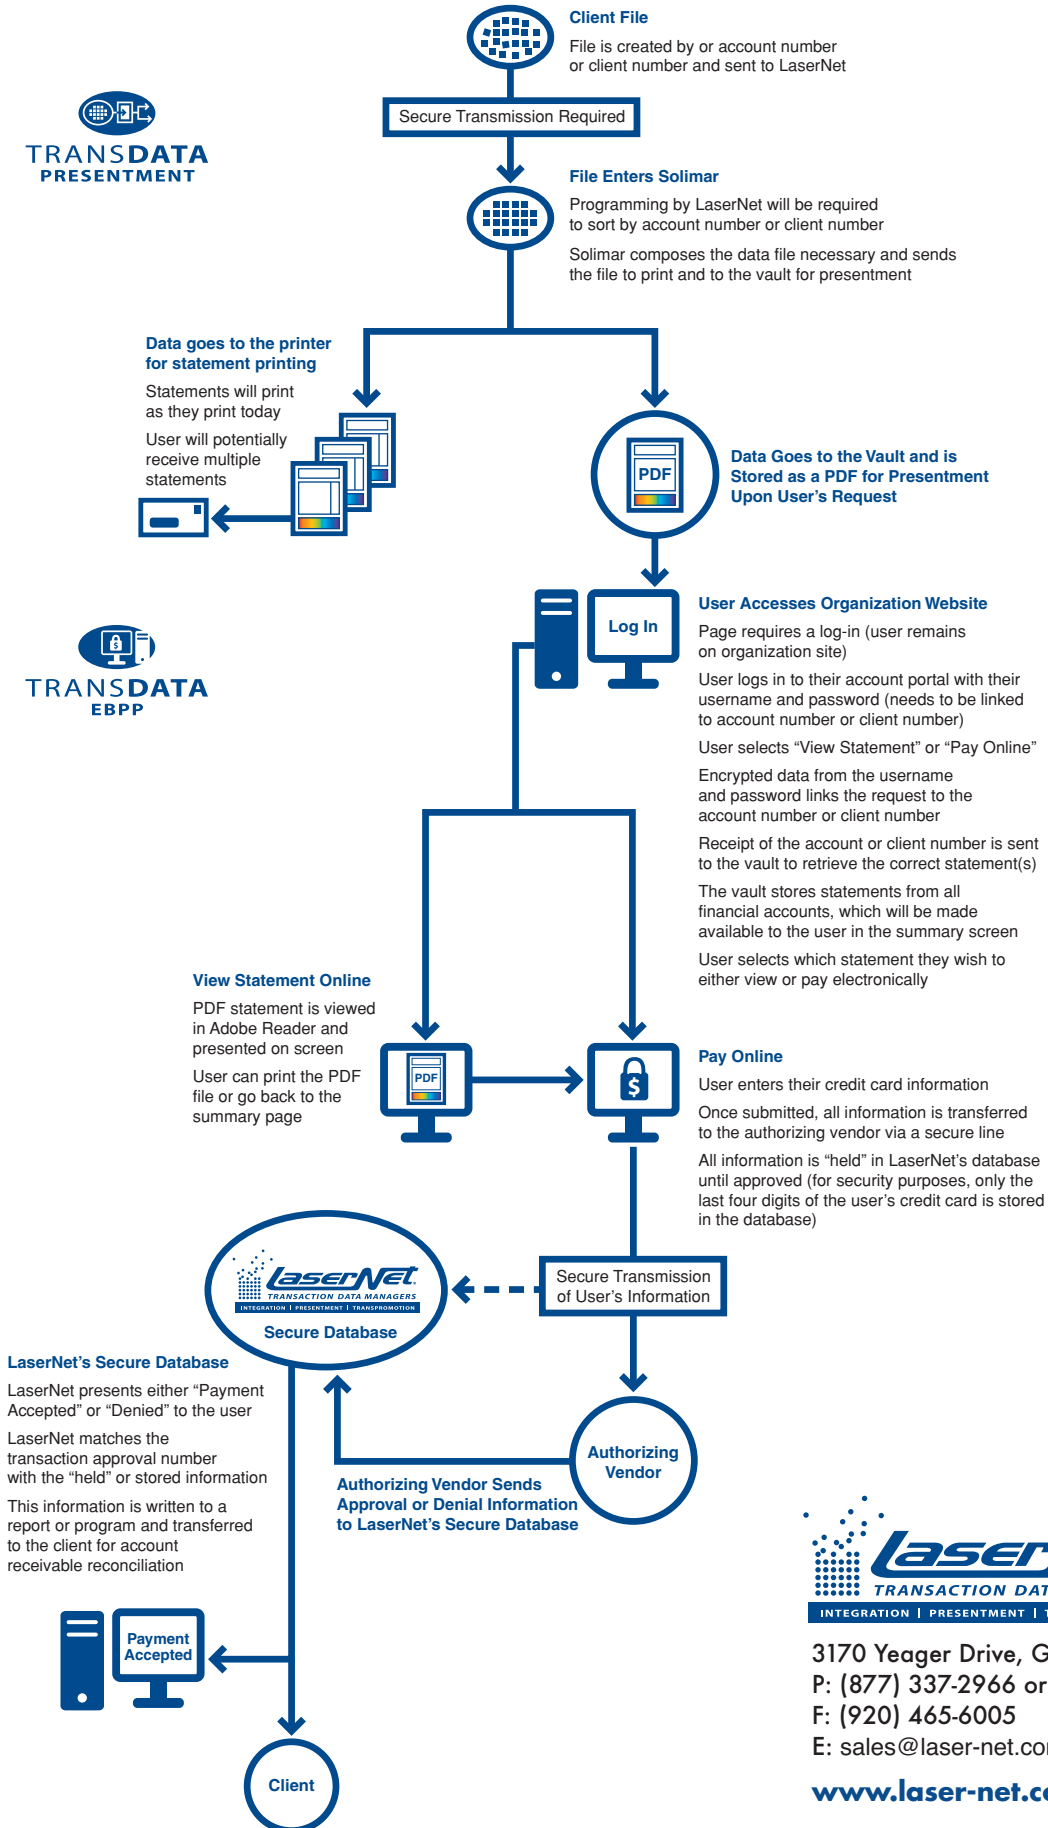

# FINANCIAL Print, Mail and Online Presentation and Payment in One Solution How It Works:

3170 Yeager Drive, Green Bay, WI 54311  
P: (877) 337-2966 or (920) 465-6000  
F: (920) 465-6005  
E: sales@laser-net.com  
[www.laser-net.com](http://www.laser-net.com)